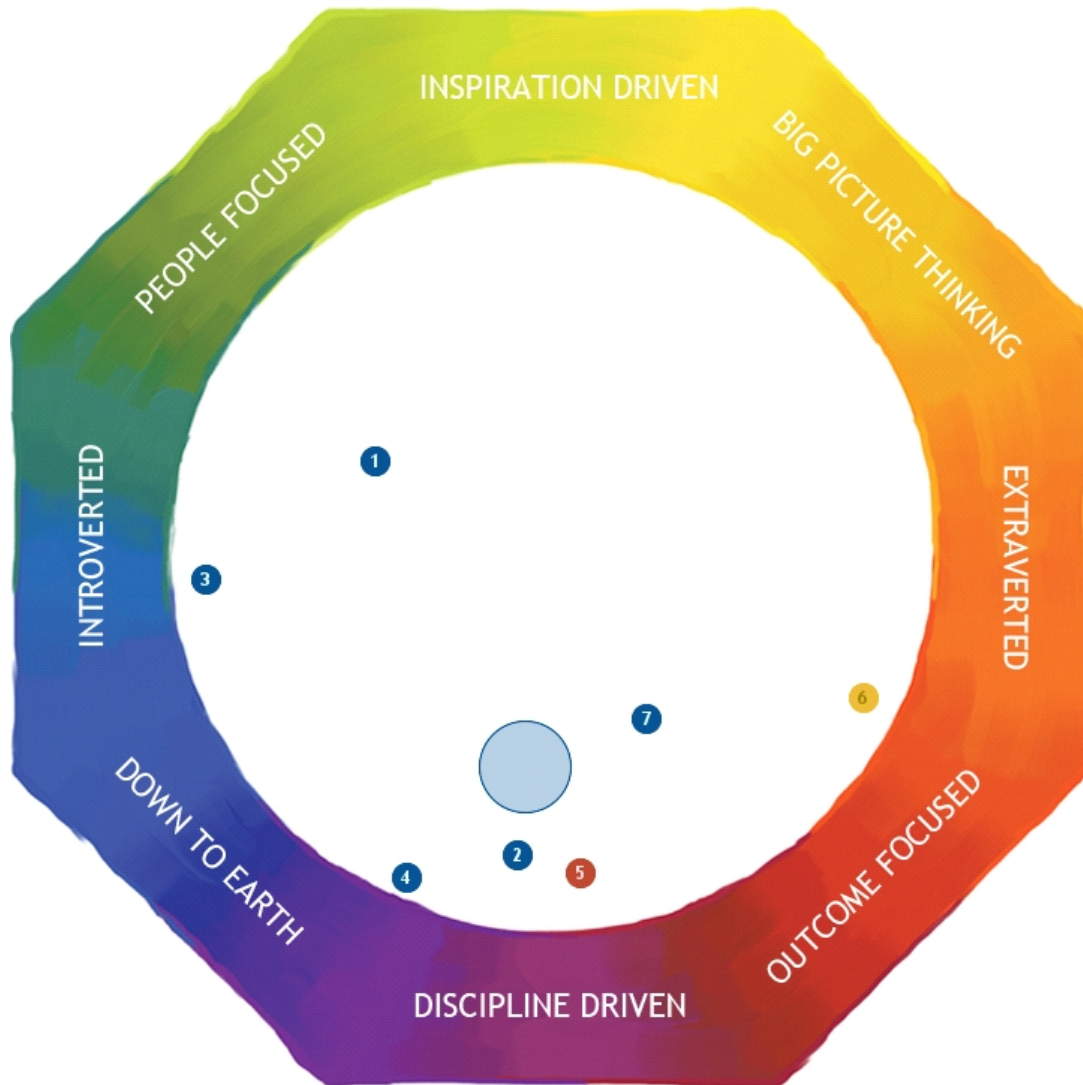

sparkculturesalesteamleadertalent

Lumina HQ
Lumina Team Intro
Inspirational and Practical Personal Development

Everyday, Underlying and Overextended persona team mandala

Lumina HQ

Legend

Collective team mandala position ; Discipline Driven

- 1 Julie Ensor ; People Focused
- 2 Mr Gavin Howden ; Discipline Driven
- 3 Zhitian Luo ; Introverted
- 4 Hugh Minchinton ; Down to Earth
- 5 Rodica Petrea ; Discipline Driven
- 6 Chris Sample ; Outcome Focused
- 7 Hu Wang ; Outcome Focused